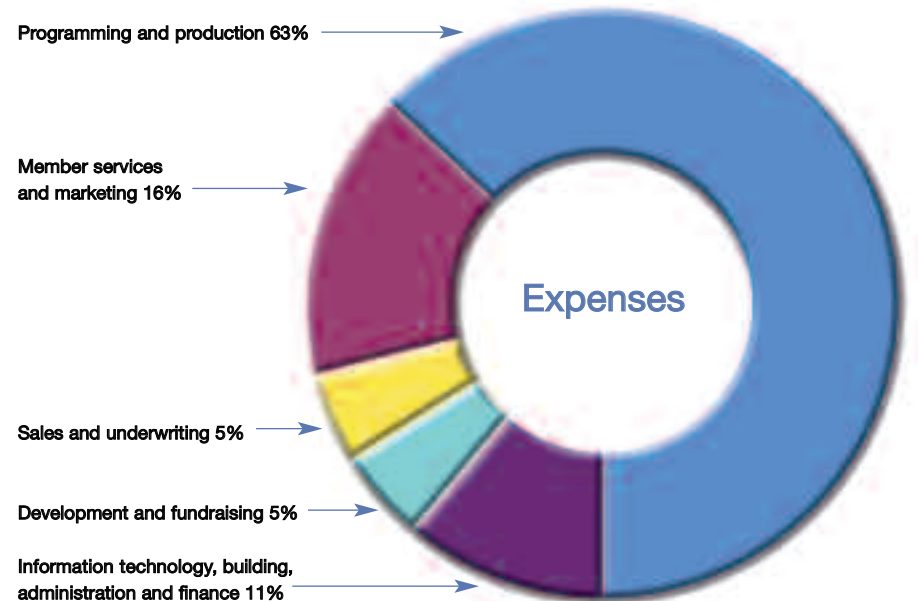

Fiscal 2005 Financial Information

Window to the World Communications, Inc.
Statement of Financial Position
June 30, 2005

Assets

Cash and investments	$	27,105,504
Accounts and pledges receivable, net		7,872,742
Property and equipment, net		25,531,256
Other assets		<u>2,609,346</u>
Total Assets		63,118,848

Liabilities and Net Assets

Liabilities:		
Accounts payable and accrued expenses	$	4,890,435
Long-term bonds payable		21,300,000
Other liabilities		<u>5,068,324</u>
Total Liabilities		31,258,759

Net assets:		
Unrestricted		26,199,196
Restricted		<u>5,660,893</u>
Total Net Assets		31,860,089

Total Liabilities and Net Assets	$	63,118,848

Statement of Activity for the year ended June 30, 2005

Operating Revenue and Public Support

Members and subscribers	$	19,742,817
Corporate underwriting		5,436,092
Production contracts		7,960,770
Federal CPB grant		2,753,342
State of Illinois grant		1,509,690
Other		<u>1,909,108</u>

Total Revenue		39,311,819

Programming and production	$	26,264,762
Member services and marketing		6,622,289
Sales and underwriting		2,176,946
Development and fundraising		1,788,849
Information technology, building, administration and finance		<u>4,666,866</u>

Total Expenses		41,519,712

Decrease in Net Assets from Operating Activities		(2,207,793)