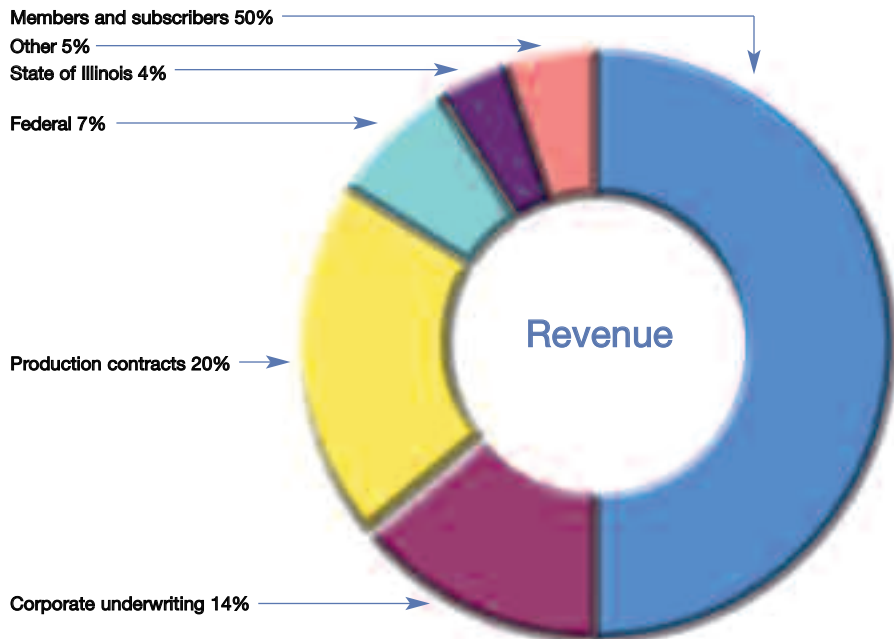

Fiscal 2005 Financial Information

Window to the World Communications, Inc.
Statement of Financial Position
June 30, 2005

Assets

Cash and investments	$	27,105,504
Accounts and pledges receivable, net		7,872,742
Property and equipment, net		25,531,256
Other assets		<u>2,609,346</u>
Total Assets		63,118,848

Liabilities and Net Assets

Liabilities:		
Accounts payable and accrued expenses	$	4,890,435
Long-term bonds payable		21,300,000
Other liabilities		<u>5,068,324</u>
Total Liabilities		31,258,759

Net assets:		
Unrestricted		26,199,196
Restricted		<u>5,660,893</u>
Total Net Assets		31,860,089

Total Liabilities and Net Assets	$	63,118,848

Statement of Activity for the year ended June 30, 2005

Operating Revenue and Public Support

Members and subscribers	$	19,742,817
Corporate underwriting		5,436,092
Production contracts		7,960,770
Federal CPB grant		2,753,342
State of Illinois grant		1,509,690
Other		<u>1,909,108</u>

Total Revenue		39,311,819

Programming and production	$	26,264,762
Member services and marketing		6,622,289
Sales and underwriting		2,176,946
Development and fundraising		1,788,849
Information technology, building, administration and finance		<u>4,666,866</u>

Total Expenses		41,519,712

Decrease in Net Assets from Operating Activities		(2,207,793)